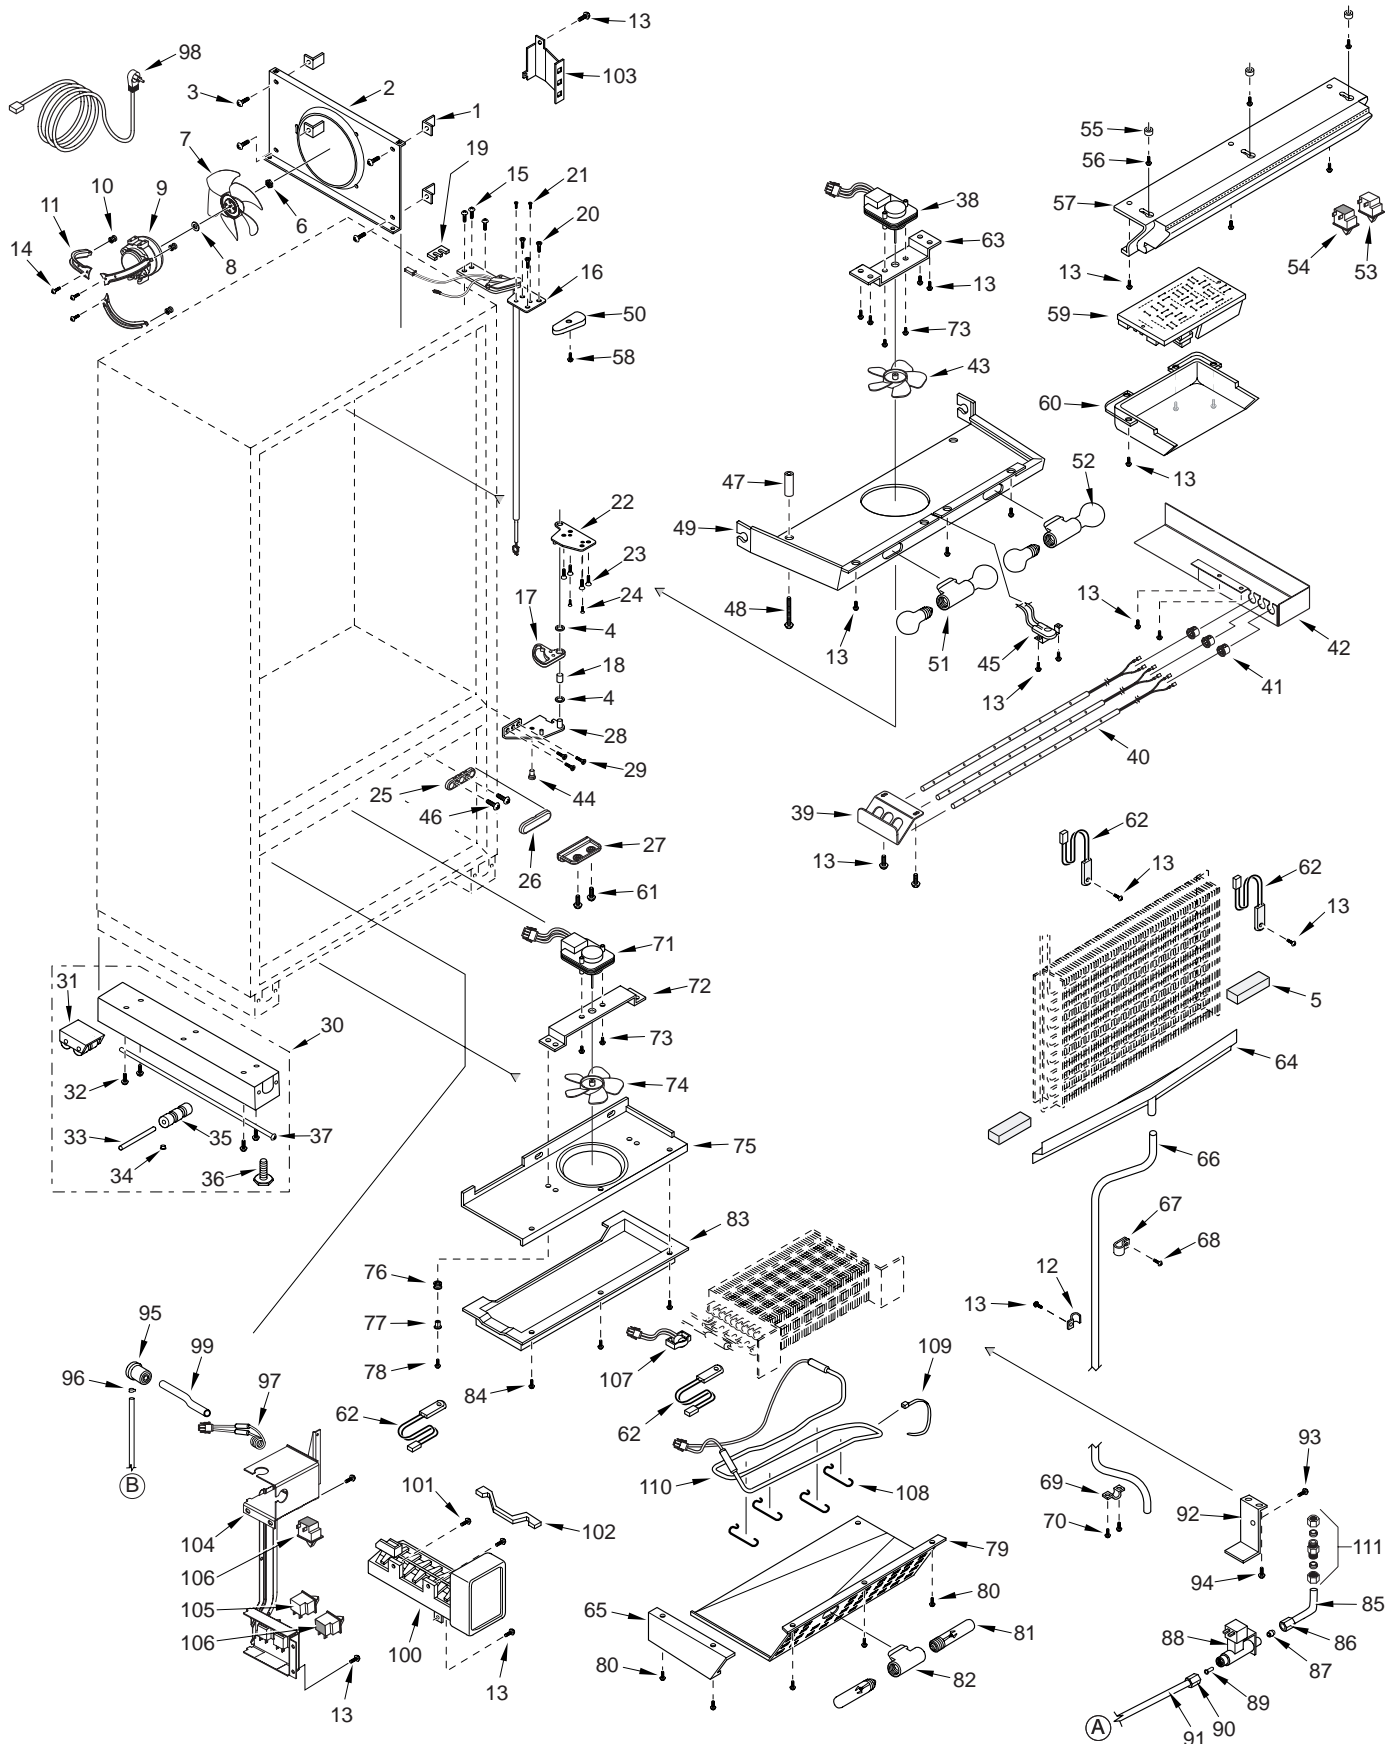

650G-3 MECHANICAL VIEW

650G-3 SEALED SYSTEM PARTS LIST

<u>Ref #</u>	<u>Part #</u>	<u>Description</u>
1	4202280	Compressor, (EMI60HER)
2	3112570	Electrical Assy, EGZS60 (For EGZ60 Comp)
	3111460	Relay, Emb 1351408 or 213514083 (For EMI60HER Comp)
	3111470	Overload, TI4TM757NFB (For EMI60HER Comp)
3	3112500	Capacitor, 12MF (For EGZ60 Comp)
4	3112420	Term Cvr Spring, EGZ80
5	4201880	Compressor, Refrig. (EMI30HER)
6	3112211	Electrical Assy, EMU30HSC Comp (For EMU30HSC Comp.)
	3111370	Relay, 1351400 (For EMI30HER Compressor)
	3111410	Overload, 4TM734LFB (For EMI30HER Compressor)
7	3112500	Capacitor, 12MF (For EMU30HSC Comp.)
8	3112270	Term Cvr Spring, DC51C
9	3014230	Filter-Drier, High Side
10	0168040	Drier Bracket
11	6201270	Screw, #8-18 x 5/8" PH PN SS-Gnd
12	7002004	Evap, Fre Svce
13	3011130	Freezer Accumulator
14	6200120	Screw, #10-12 x 1/2" Truss HD
15	3130630	Evaporator, Refrig.
16	6201270	Screw, #8-18 x 5/8" PH PN SS-Gnd
17	2600138	Drain Pan Heater Loop
18	3421410	Drain Pan Heater Loop Support
19	6200010	Screw, #10-12 x 3/4" Pan HD
20	6200010	Screw, #10-12 x 3/4" Pan HD
21	6150220	Nut, 5/16-18 Hex Zinc
22	6240050	Flat Washer, 5/16"
23	3150010	Rubber Grommet, Small, 5/8"
	3150170	Rubber Grommet, Large, 15/16"
24	6160030	Spacer, 5/16 x 7/16 x 5/8"
	6160070	Sleeve, 5/16 x 7/16 x 7/8"
25	4251270	Heat Exchanger, Freezer
26	7002008	Condenser, Dual Svce
27	4251640	Heat Exchanger, Refrigerator
28	6120170	Locking Cable Tie, Red, 11-1/2"
29	3014100	Suction Line Drier (Service Only)