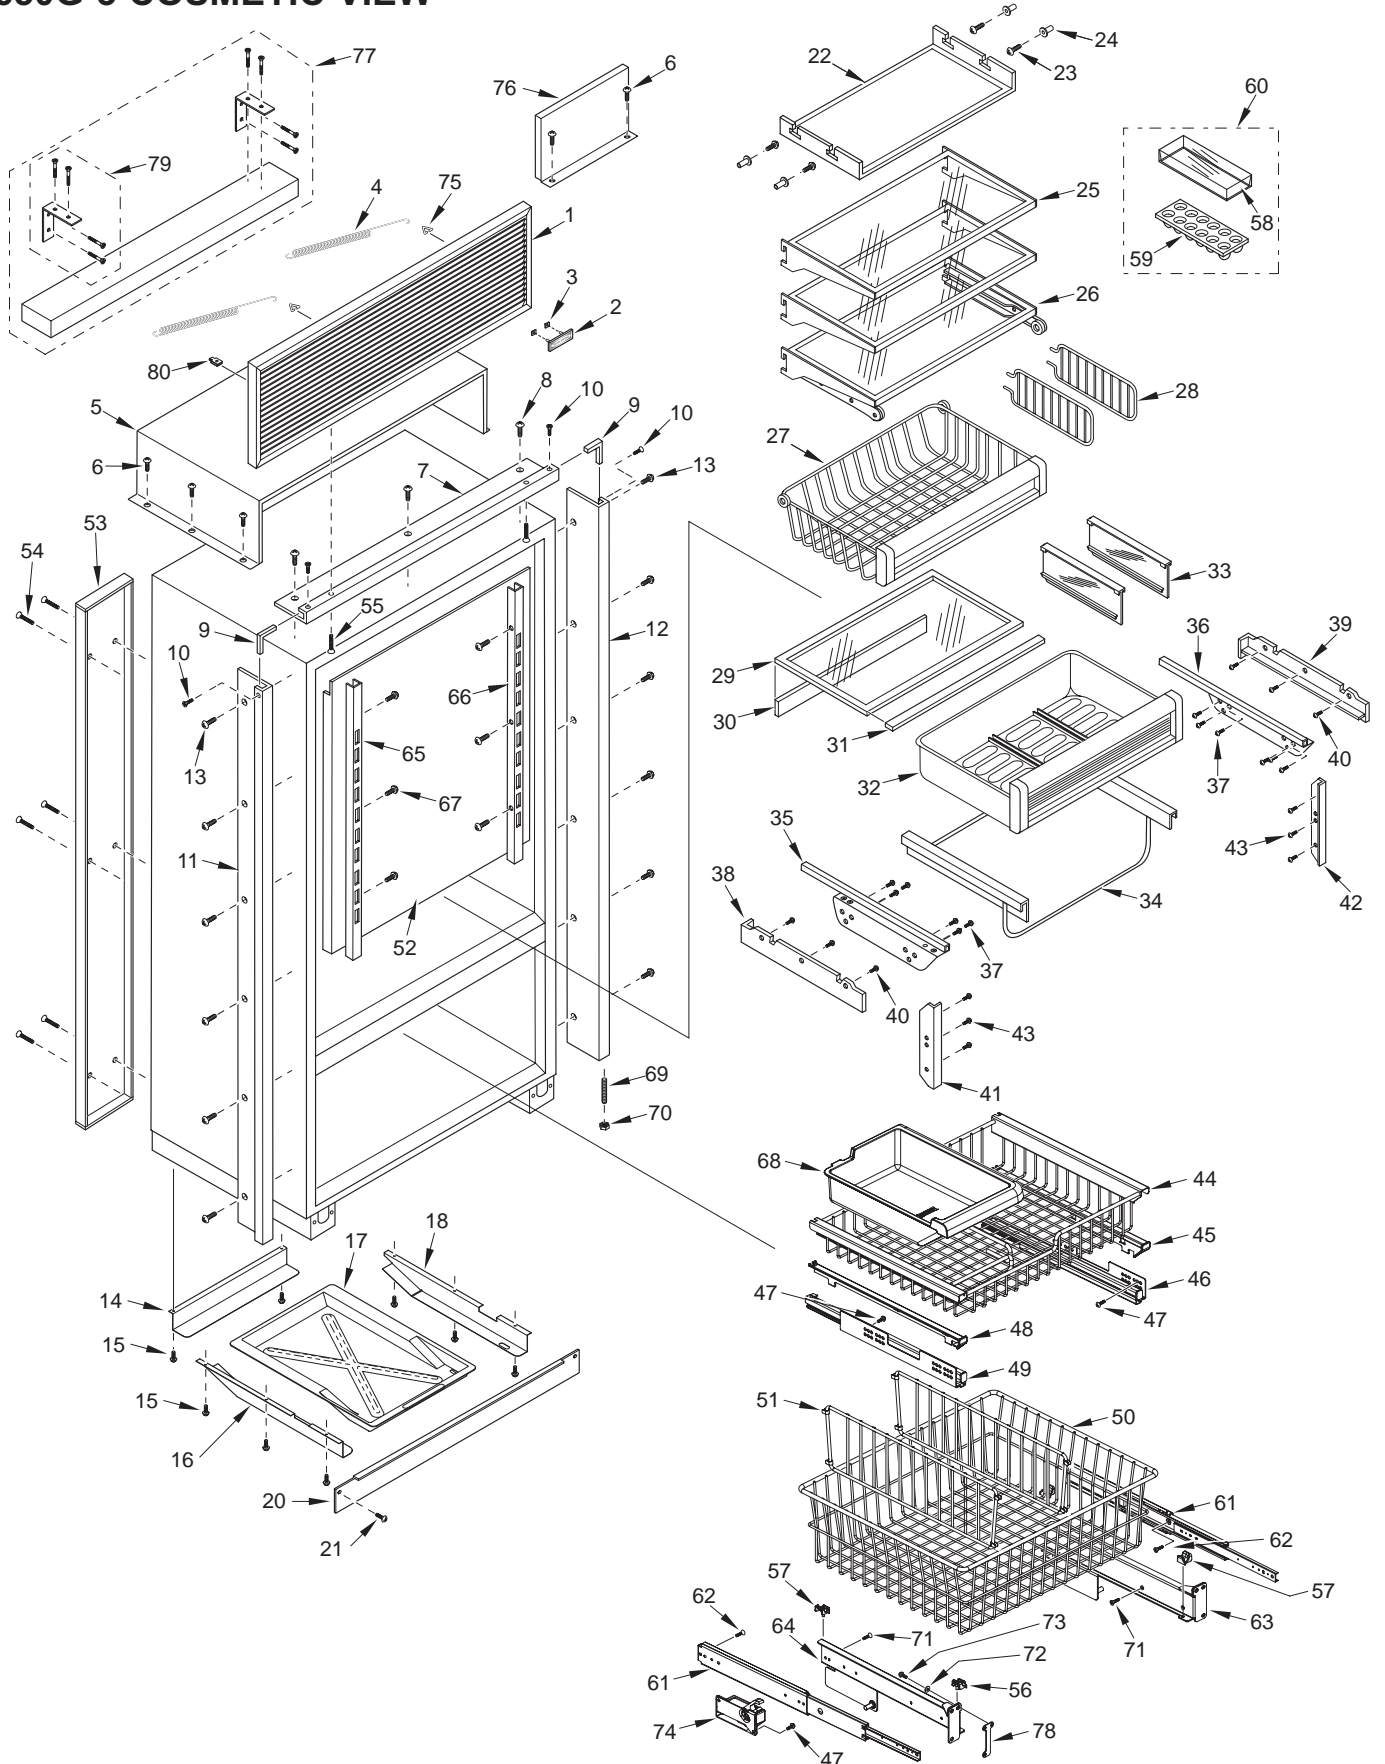

650G-3 COSMETIC VIEW

650G-3 MECHANICAL PARTS LIST