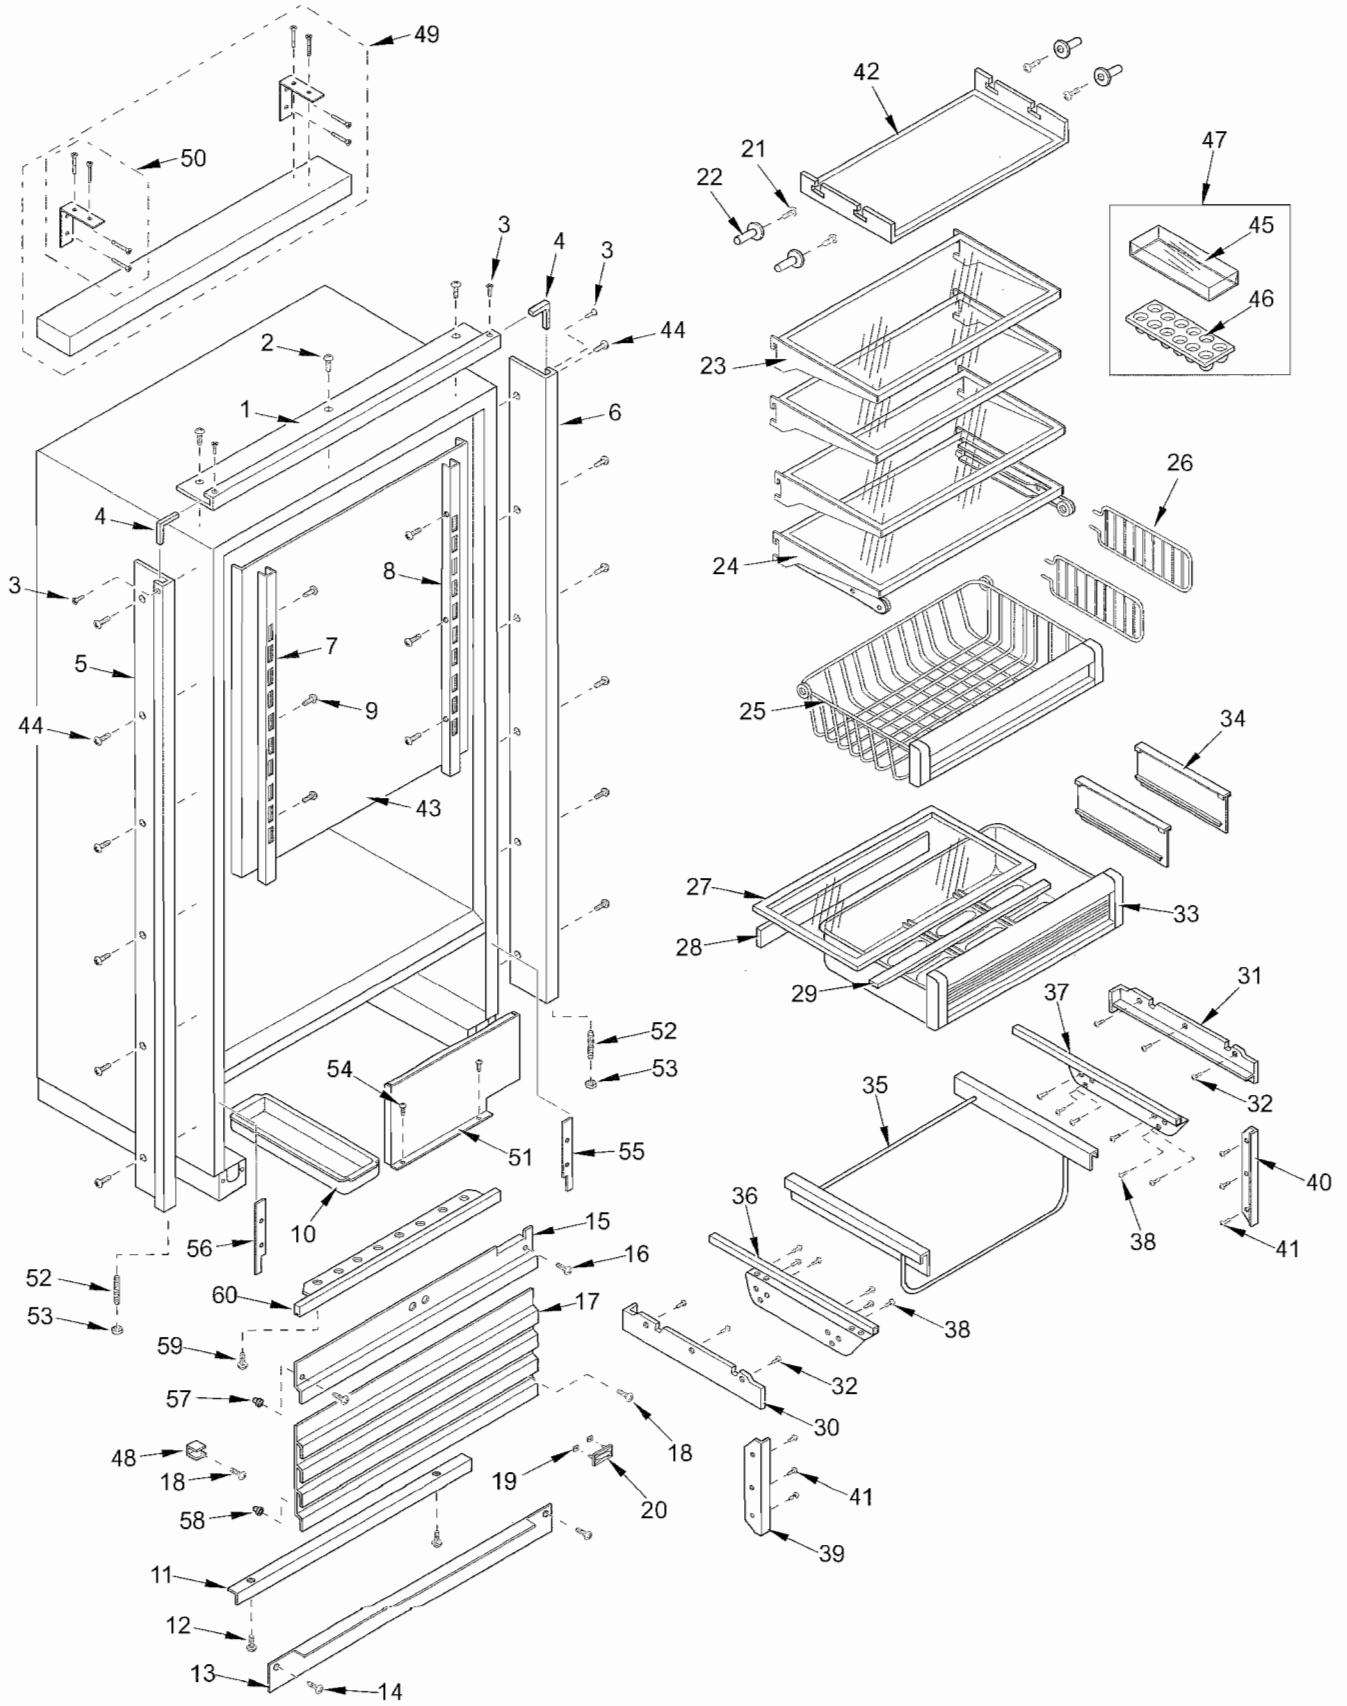

601R-3 COSMETIC VIEW