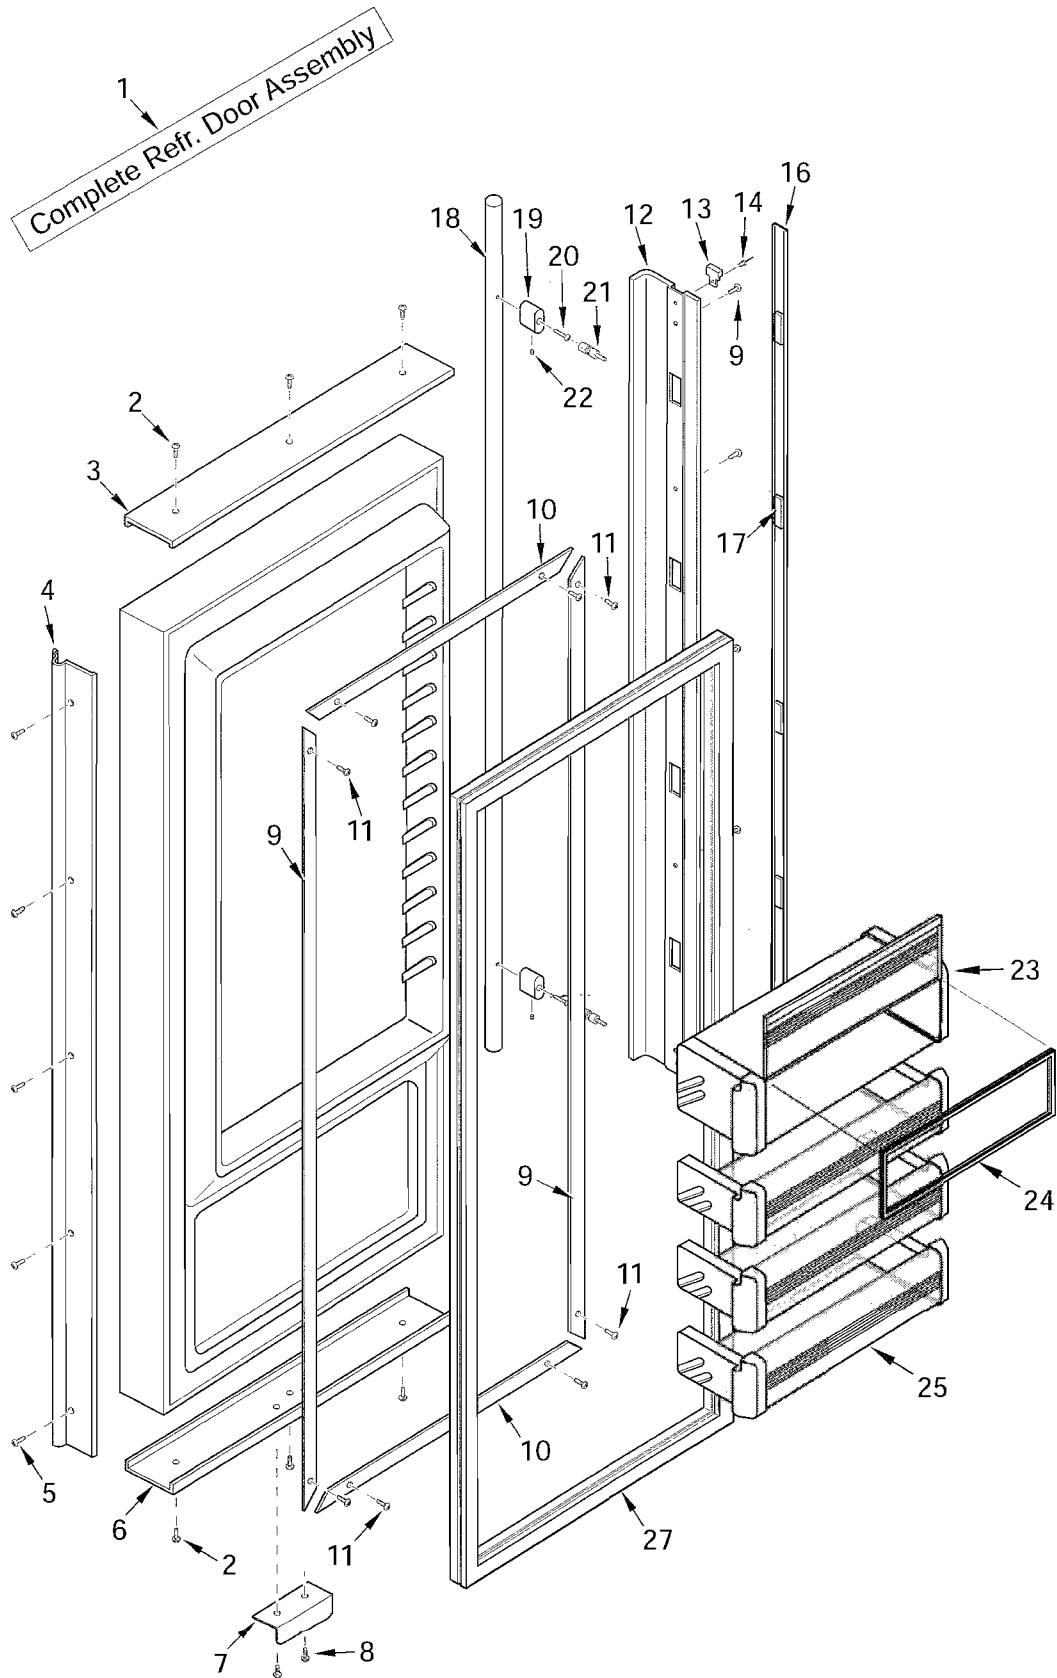

601R-3 DOOR VIEW