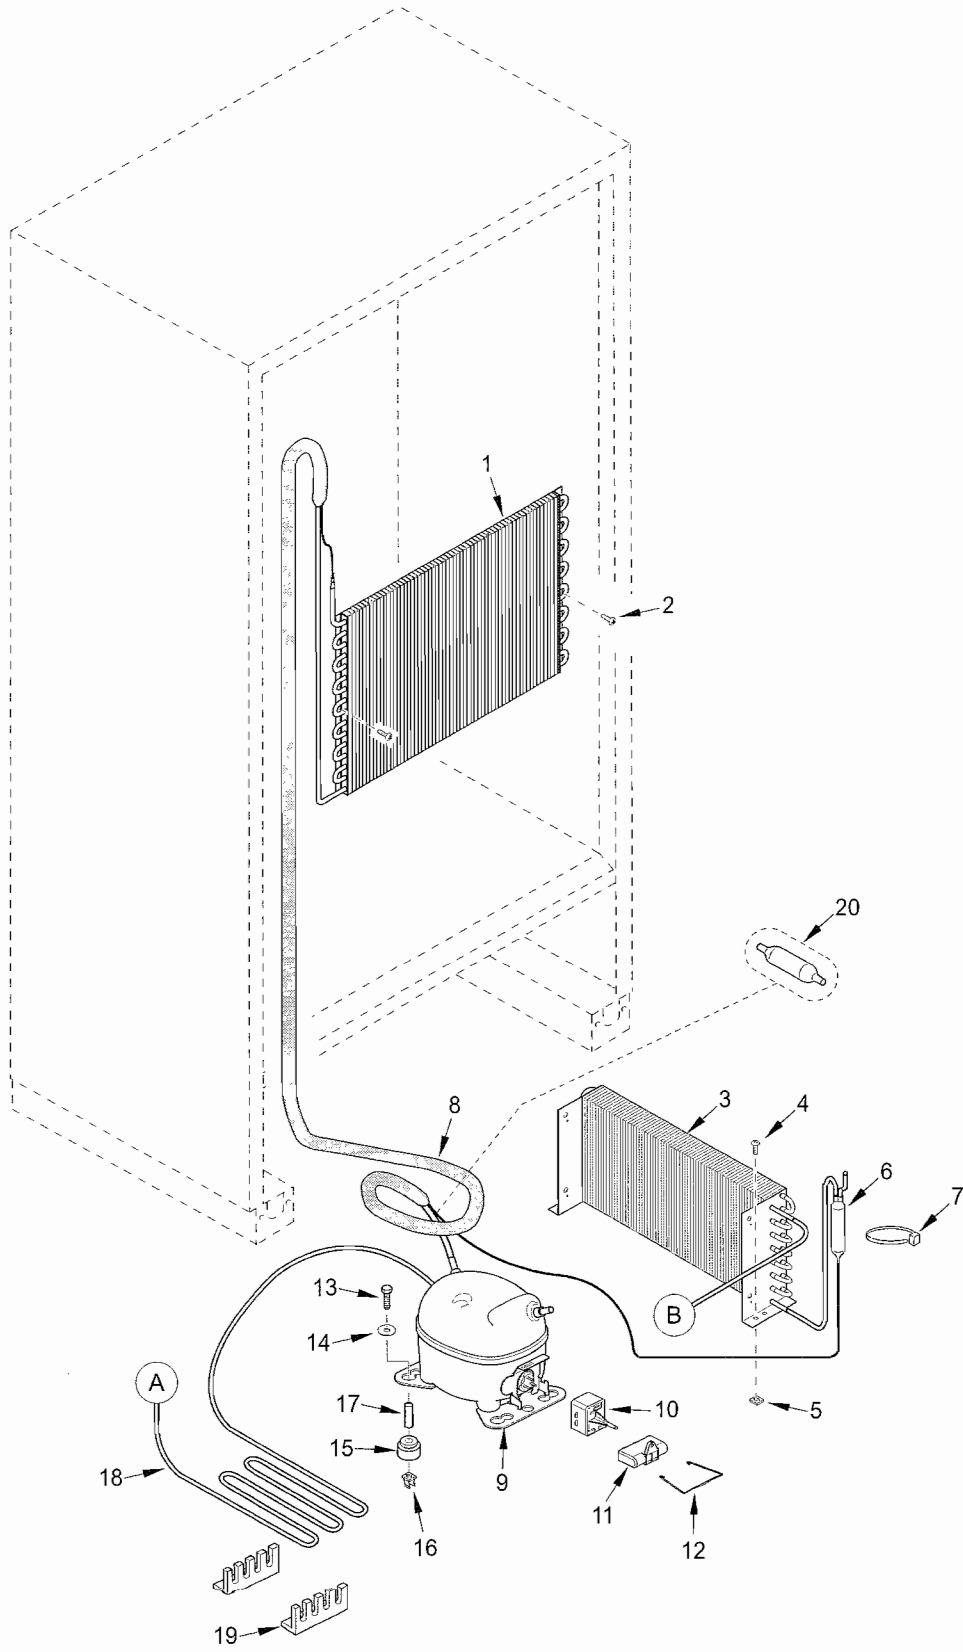

## 601R-3 DOOR PARTS LIST

Ref #	Part #	Description
1	4134353	Refrig. Door Assy, Frame/Overlay - RH
	4134354	Refrig. Door Assy, Frame/Overlay - LH
	4134503	Refrig. Door Assy, SS - RH
	4134504	Refrig. Door Assy, SS - LH
	4135663	Door Assy, SRVC, 601R-RH, B
	4135664	Door Assy, SRVC, 601R-LH, B
	4135863	Door Assy, SRVC, 601R-RH, P
	4135864	Door Assy, SRVC, 601R-LH, P
<b>NOTE: Door Assy's do NOT incl. hinges, handle or switch depressor.</b>		
2	6200720	Screw, #8-18 x 1/2 Ph Truss Hd
	6200721	Screw, #8-18X1/2 Ph Low Prfl, B
3	2230608	Door Trim, Top LH
	2230609	Door Trim, Top RH
4	3511310	Door Trim, Hinge Side - Mitered Corner
	3511410	Door Trim, Hinge Side - (SS Model)
	3512221	Trim, Door Hinge Side-Carbon
	3512222	Trim, Door Hinge Side-Platinum
5	6200720	Screw, #8-18 x 1/2 Ph Truss Hd
6	2230606	Door Trim, Bottom LH
	2230607	Door Trim, Bottom RH
7	0185180	Depressor, Door Switch-Silver
	3421990	Depressor, Switch (Black)
8	6201300	Tapping Screw, #8 x 1/2
9	3420250	Gasket Retainer, Side, 57.875
10	3420220	Gasket Retainer, 33.312"
11	6200410	Screw, #8 x 1/2 Slot Head Hex
12	4132230	Door Handle Assy (Framed)
	4132330	Handle-side Door Trim (Overlay)
13	3413340	Handle/Trim End Cap
14	6180160	Rivet, Open End Blind, 1/8 X 3/16
15	6201300	Tapping Screw, #8 x 1/2
16	4132370	Handle/Trim Molding Assy
17	3451140	Magnet, Trim Strip - 3"
18	4133690	Handle Assy, SS OBR Standoffs (Incl. Stand-offs)
	4133691	Handle Assy, OBR Standoff, B (Incl. Stand-offs)
	4133692	Handle Assy, OBR Standoff, P (Incl. Stand-offs)
19	3512150	Standoff, SS Oval, Door
	3512151	Standoff,Oval,B
	3512152	Standoff,Oval,P
20	6110540	Bolt, #10-24 x 1/2 Flat Socket HD
21	3511520	Handle Mounting Stud
22	6110730	Set Screw #10-32 x 1/4 SS Cone
23	4330490	Dairy Compartment Assy (Incl Gasket)
24	3211820	Dairy Compartment Gasket
25	4330480	Door Shelf Assy
26	4330530	Gallon Door Shelf Assy (Sales Acc.)
27	3212100	Door Gasket