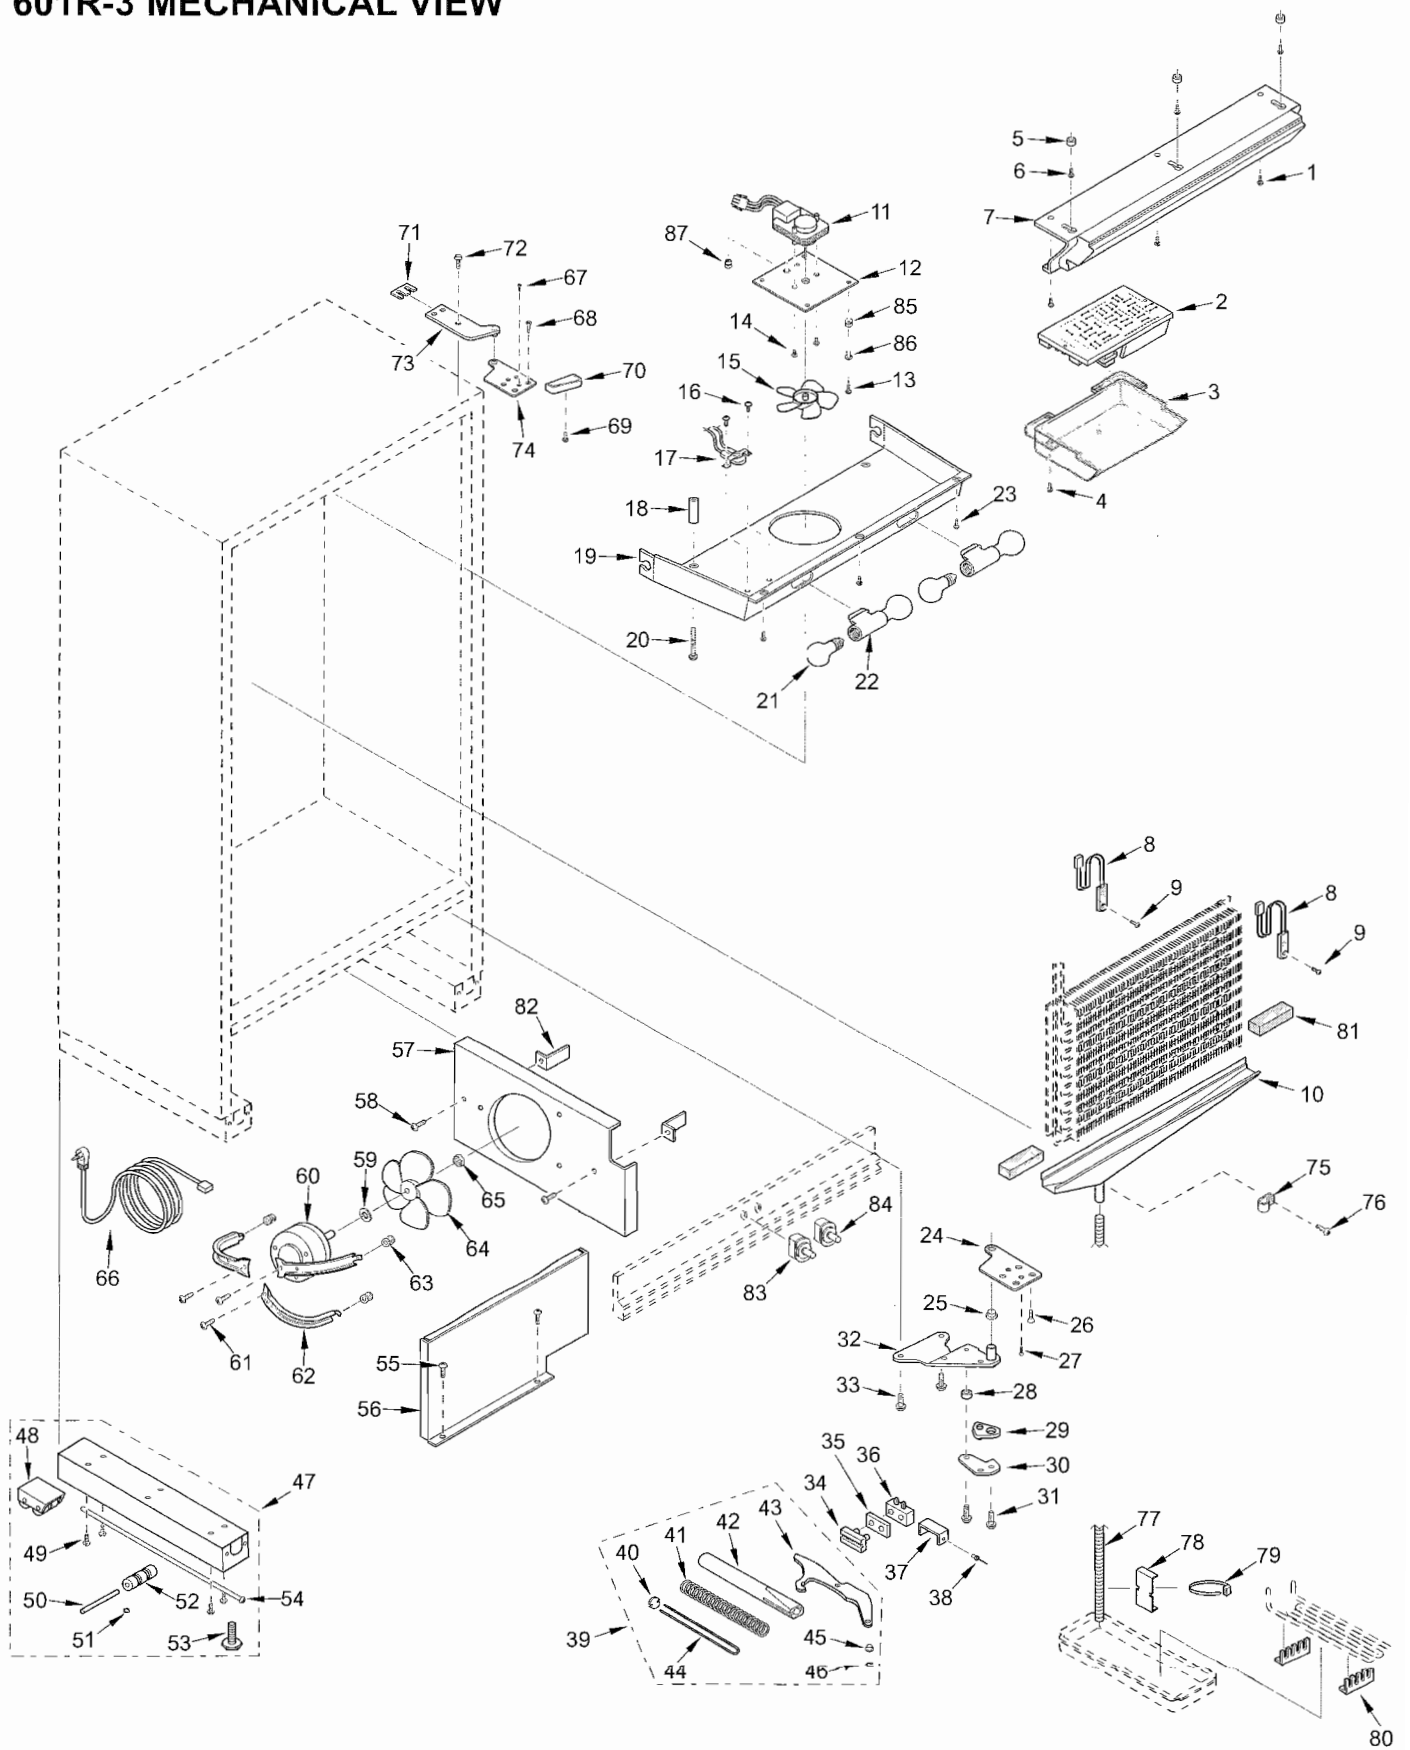

601R-3 MECHANICAL VIEW