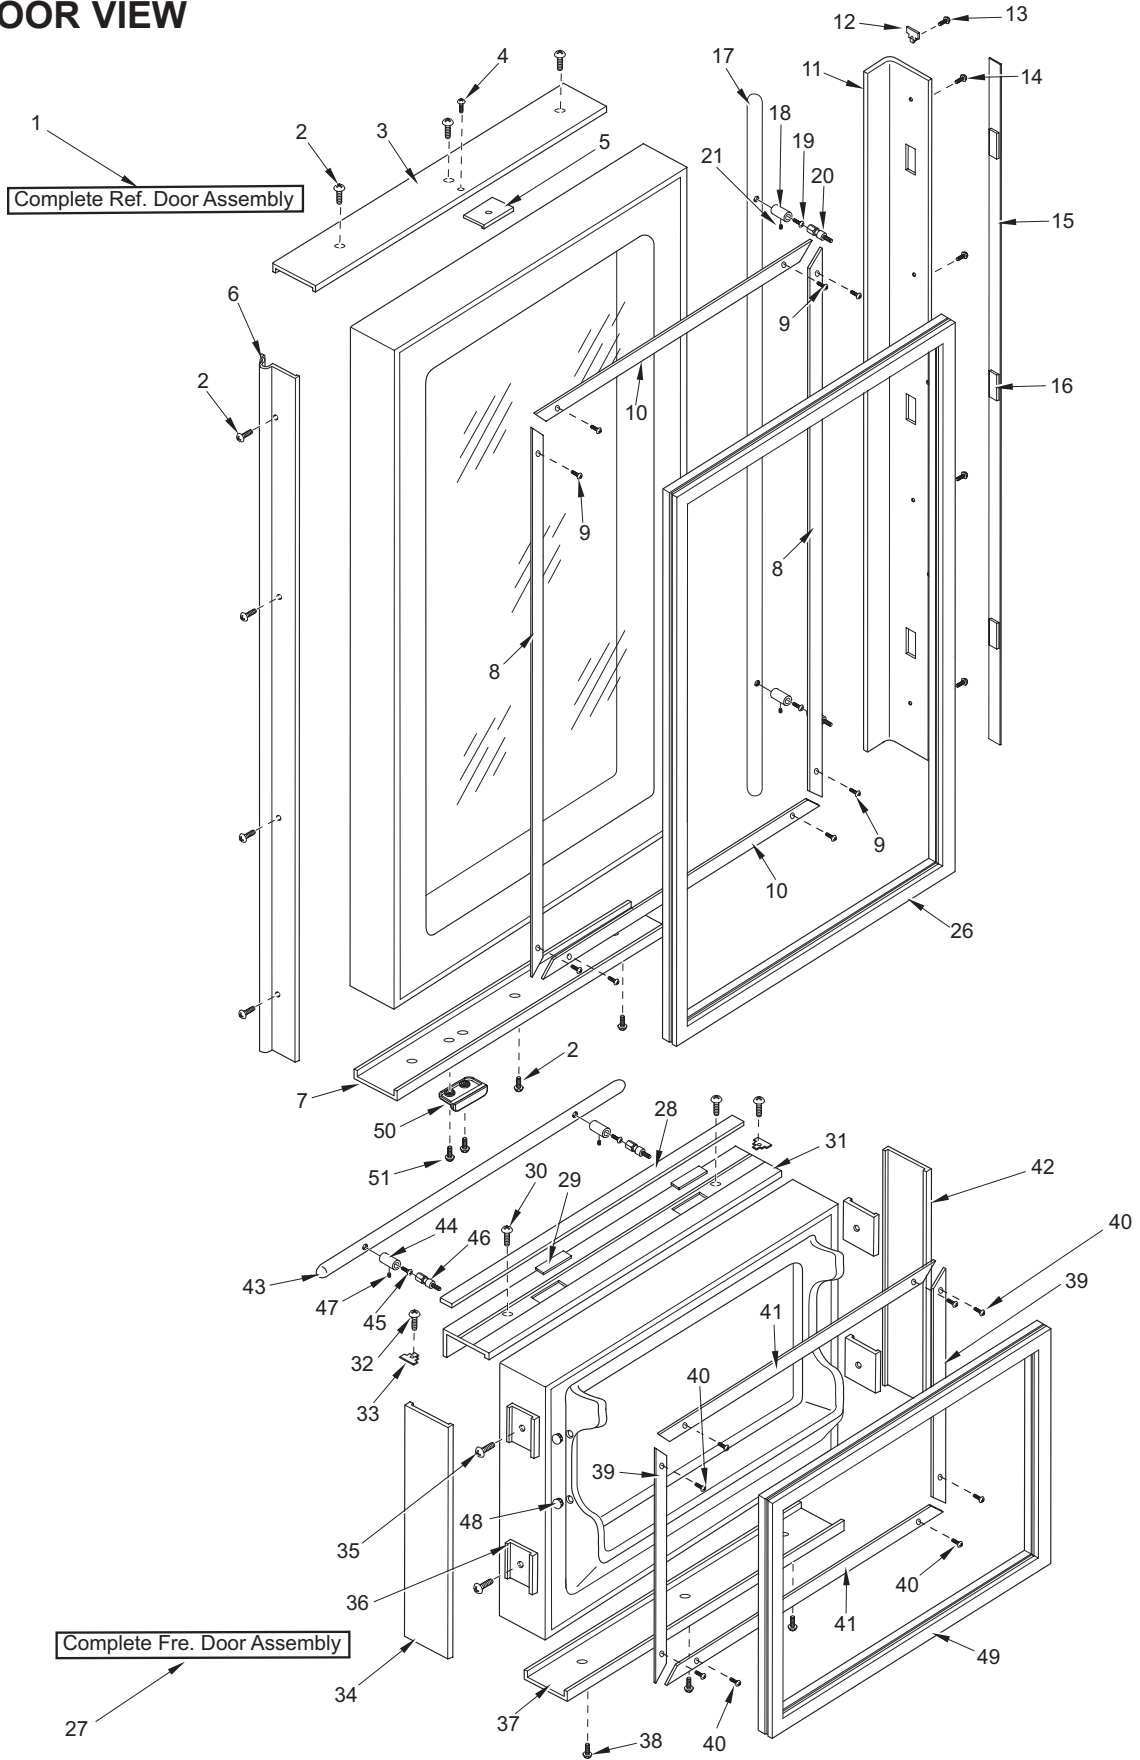

650G DOOR PARTS LIST

<u>Ref #</u>	<u>Part #</u>	<u>Description</u>	<u>Ref #</u>	<u>Part #</u>	<u>Description</u>
1	4134685	Door Assy,Ref 650G Frmd/Overlay-RH	22	NA	
	4134686	Door Assy,Ref 650G Frmd/Overlay-LH	23	NA	
	4134687	Door Assy,Ref 650HAG Frmd/Olay-RH	24	NA	
	4134688	Door Assy,Ref 650HAG Frmd/Olay-LH	25	NA	
	4134695	Door Assy, Ref 650G SS-RH	26	3212160	Door Gasket, Refrigerator
	4134696	Door Assy, Ref 650G SS-LH	27	4132795	Freezer Drawer Assy, Frame/Overlay
	4134697	Door Assy, Ref 650HAG SS-RH		4133215	Freezer Drawer Assy (SS)
	4134698	Door Assy, Ref 650HAG SS-LH	28	4131880	Handle/Trim Molding Assy, Freezer
NOTE: Door Assy's incl. Wire Harness / Top Hng Assy.			29	3451000	Magnet, Trim Strip
2	6200720	Screw, #8-18 x 1/2 Ph Truss Hd	30	6201300	Tapping Screw, #8 x 1/2
3	2230606	Refrig. Door Trim, Top - RH	31	4132250	Drawer Handle Assy, Freezer (Framed)
	2230608	Refrig. Door Trim, Top - LH		4132350	Handle-Side Door Trim, Freezer (Overlay)
4	6200720	Screw, #8-18 x 1/2 Ph Truss Hd	32	6180160	Rivet, Open End Blind, 1/8 x 3/16
5	4200940	Switch Depressor (Includes Screw)	33	3413340	Handle/Trim End Cap
6	3511140	Door Trim, Hinge Side - (SS Model)	34	2230701	Fre Drawer Trim, Rt Side
	3511141	Door Trim, Hinge Side - Mitered Corner	35	6180040	Pop Rivet, 3/16 x 1/8 Grip
7	2230607	Refrig. Door Trim, Bottom - RH	36	3450460	Clip, Door Trim
	2230609	Refrig. Door Trim, Bottom - LH	37	2230614	Freezer Drawer Trim, Bottom
8	3420240	Gasket Retainer, Side Ref, 47.438	38	6200720	Screw, #8-18 x 1/2 Ph Truss Hd
9	6200410	Screw, #8 x 1/2 Slot Head Hex	39	3420150	Gasket Retainer, 17.312
10	3420220	Gasket Retainer, 33.312"	40	6200410	Screw, #8 x 1/2 Slot Head Hex
11	4132240	Door Handle Assy, Refrig. (Framed)	41	3420220	Gasket Retainer, 33.312"
	4132340	Handle-side Door Trim, Rfrig. (Overlay)	42	2230702	Fre Drawer Trim, Lt Side
12	3413340	Handle/Trim End Cap	43	3511990	Handle, Door SS 1 X 30.312
13	6180160	Rivet, Open End Blind, 1/8 x 3/16		4133720	Handle Assy, Obr Standoff - Fre
14	6201300	Tapping Screw, #8 x 1/2	44	3512160	Standoff, SS Oval
15	4131870	Handle/Trim Molding Assy, Refrig.	45	6110540	Bolt, #10-24 x 1/2 Flat Socket HD
16	3451000	Magnet, Trim Strip	46	3511520	Handle Mounting Stud
17	3511980	Handle, Door SS 1 X 44.250	47	6110730	Set Screw #10-32 x 1/4 SS Cone
	4133700	Handle Assy, SS Obr Standoff	48	3550230	White Plastic Plug, 3/4
18	3512150	Standoff, SS Oval	49	3212120	Door Gasket, Fre.
19	6110540	Bolt, #10-24 x 1/2 Flat Socket HD	50	3430100	Closer, Door-Door Side
20	3511520	Handle Mounting Stud	51	6110060	Bolt, #10-32 x 5/8", Truss Head
21	6110730	Set Screw #10-32 x 1/4 SS Cone			

650G DOOR VIEW