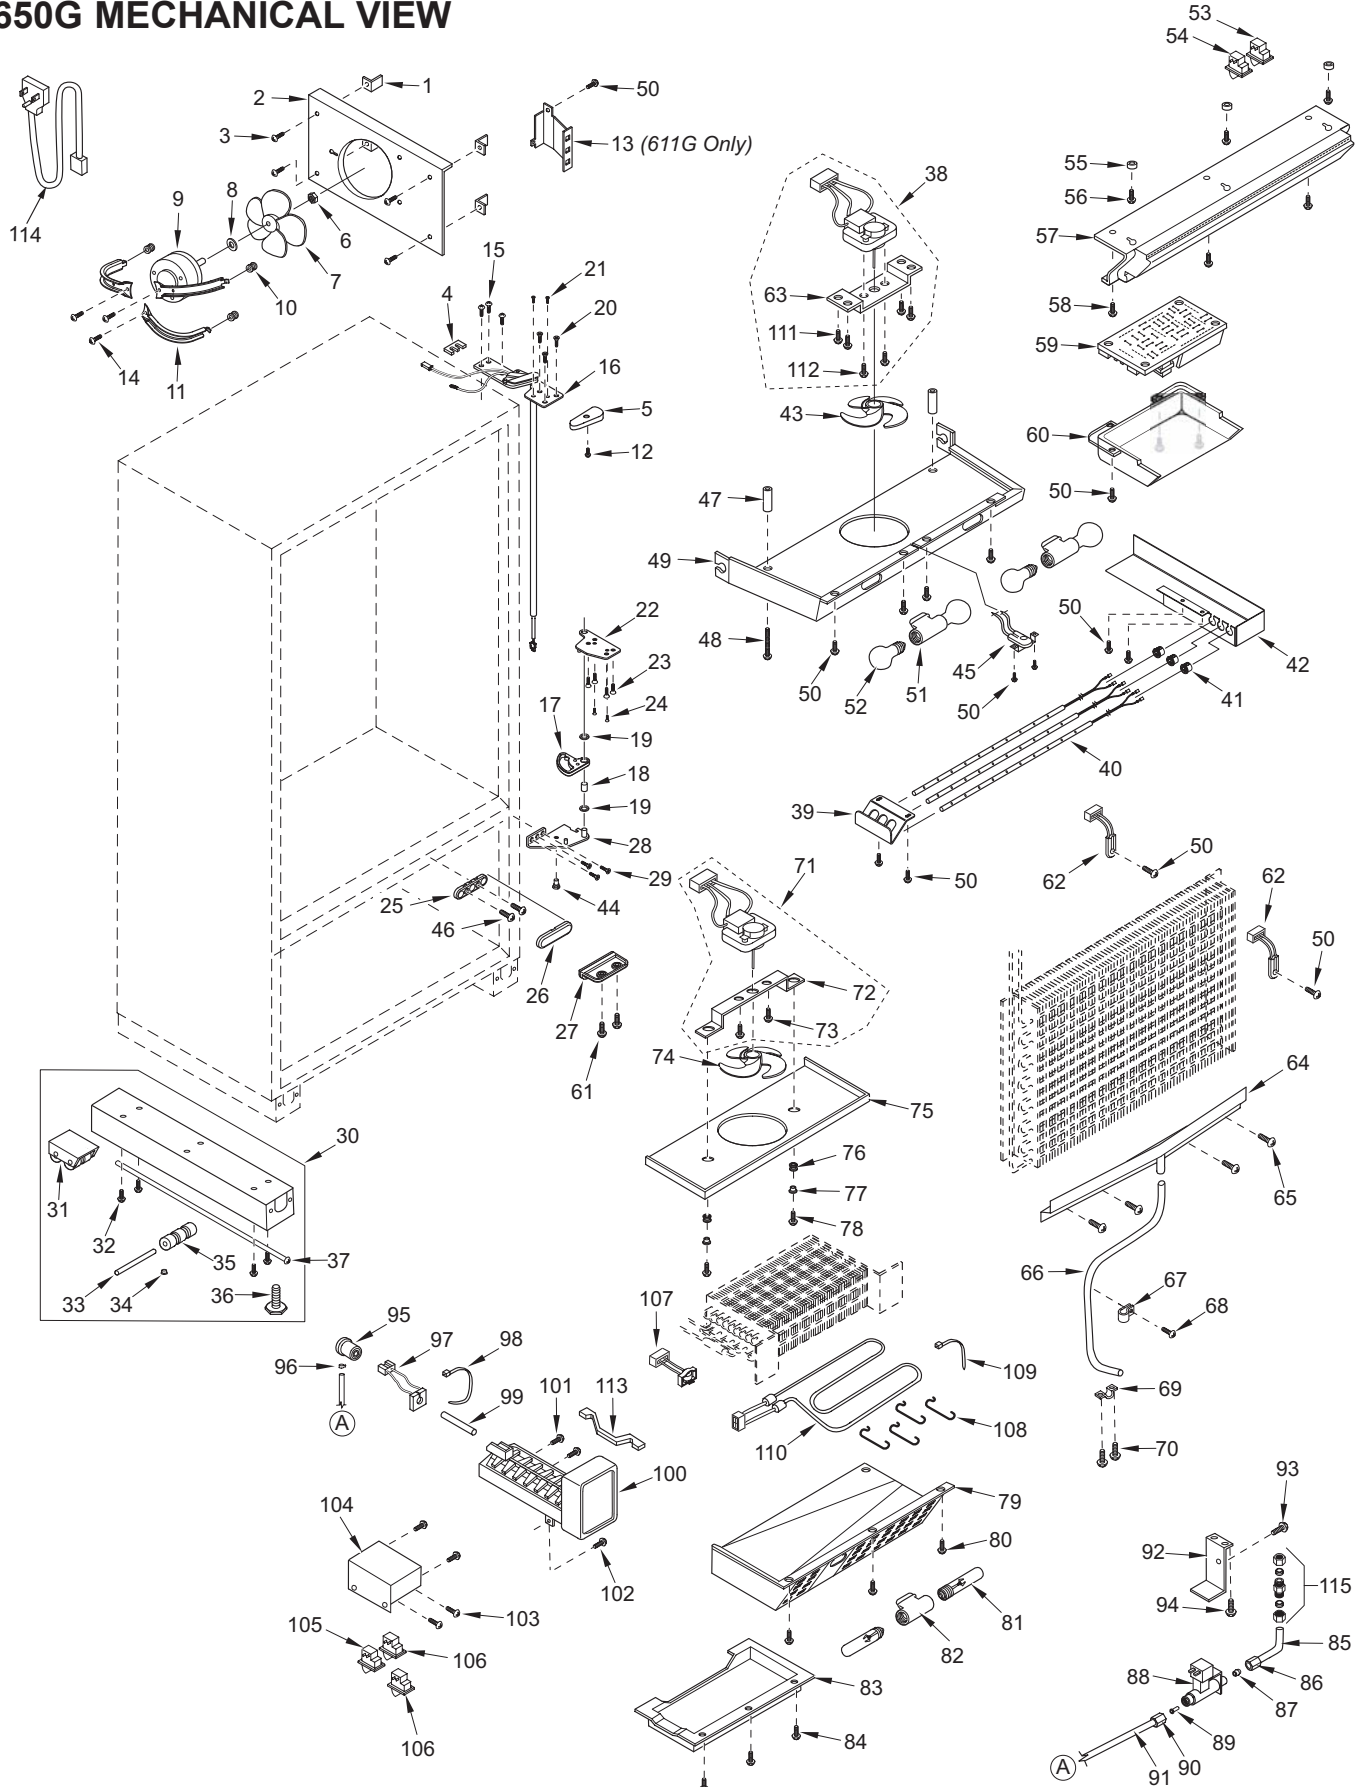

Ref #	Part #	Description	Ref #	Part #	Description
1	3450290	Angle Bracket	57	4162692	Control Panel Assy, 650G Srvc
2	0261200	Shroud, Cond Fan	58	6201270	Screw, #8-18 x 5/8" PH PN SS-Gnd
3	6200010	Screw, #10-12 x 3/4" Pan HD	59	4203790	Control Board Pkg
4	0168680	Shim - Hinge	60	3413940	Control Board Encl.
5	3541017	Top Cabinet Hinge Cover, RH	61	6110060	Bolt, #10-32 x 5/8", Truss Head
	3541018	Top Cabinet Hinge Cover, LH	62	3014350	Thermistor
6	6150410	Nut, 1/4-20	63	0212540	Bracket, Fan
7	3150320	Fan Blade, Cond, 5 prop, 7"	64	0260540	Drain Trough, Ref
8	3210340	Neoprene Silencer, 7/8"	65	6201540	Screw, #8- 15X1-1/4 PH PAN HD
9	4200740	Motor Pkg, Cond Fan (blade not incl.)	66	1601400	Drain Tube, Wire - 1/2" x 72"
10	3220360	Grommet, Mtg Brkt	67	6120050	Tube Clamp, Plastic, 5/8"
11	0261150	Bracket, Cond Mounting	68	6200120	Screw, #10-12 x 1/2" Truss HD
12	6200140	Screw, #8- 15 x 3/8" Truss HD	69	6120210	U-Clamp, 5/8"
13	NA		70	6200010	Screw, #10-12 x 3/4" Pan HD
14	6200490	Screw, #8-32 x 3/8" Slotted Hex T25	71	4200160	Freezer Fan Motor Pkg. (Blade not Incl.)
15	6110070	Bolt, 1/4-20x3/4 Spinlock Zinc	72	0232280	Fan Bracket, Fre
16	4325671	WH, Top Hinge Assy - RH	73	6110270	Bolt, #10-32 x 1/4" RD HD
	4325672	WH, Top Hinge Assy - LH	74	3150640	Fan Blade, Evaporator
17	3421800	Door Stop Cam	75	4281510	Shroud Assy, Fre Evap 650 Srvc
18	3421790	Bearing, Door Hinge	76	3220250	Grommet, 3/16" x 7/16" x 9/32"
19	3430120	Bushing, Door	77	3520120	Brass Insert, Fan Bracket
20	6110540	Bolt, #10-24 x 1/2" Flat Socket HD	78	6200670	Screw, #6-18 x 3/4" Tek
21	6200390	Screw, #6 x 3/8" T25 Flat Head PH	79	0234290	Evaporator Cover, Fre
22	4151841	Hinge, Door Bottom LH		0234300	Fre Evap. Cvr Lft Side
	4151842	Hinge, Door Bottom RH	80	6200120	Screw, #10-12 x 1/2" Truss HD
23	6110540	Bolt, #10-24 x 1/2" Flat Socket HD	81	3030040	Light Bulb, Long/Narrow; 40 watt
24	6200390	Screw, #6 x 3/8" T25 Flat Head PH	82	3050220	Socket, Light Int Base Sngl
25	3430110	Closer, Door-Cabinet Side	83	0234310	Fre Air Duct Assy
26	3430140	Cover, Door Closer	84	6200120	Screw, #10-12 x 1/2" Truss HD
27	3430100	Closer, Door-Door Side	85	2600297	Tube, Copper L-Shaped
28	4152081	Cabinet Hinge, Bot - RH	86	3520380	Compression Nut
	4152082	Cabinet Hinge, Bot - LH	87	3520370	Compression Sleeve
29	6110810	Screw, Machine #10-24X3/4 PH FT HD	88	4202790	Water Valve
30	4110353	Base Assy (w/rollers)	89	3520050	Brass Insert, Solenoid
31	4110331	Base Rear Roller Assy	90	3520030	Icemaker Nylon Nut, 1/4"
32	6200010	Screw, #10-12 x 3/4" Pan HD	91	2600617	Plastic Water Line
33	3550560	Straight Pin, Base Assy, .312" x 2.88"	92	0168160	Solenoid Water Valve Bracket
34	3450620	Canoe Clip	93	6200780	Screw, #10-24 x 1/2" PH Hex Washer
35	3421240	Cabinet Roller (Single)	94	6201270	Screw, #8-18 x 5/8" PH PN SS-Gnd
36	3570050	Leveling Leg, #18-3/8 x 1"	95	1607700	Water Inlet Tube
37	6110580	Adjusting Screw	96	6220470	Fill Tube Clamp
38	4200170	Refrig. Fan Motor Pkg. (Blade not Incl.)	97	3070210	Heater, Fill Tube
39	0261330	Bracket, Light	98	6120450	Locking Cable Tie 9.7" BLK
40	3030150	Light Strip, 15 WATT	99	2605410	Water Inlet Tube Extension
41	3220810	Grommet, Open/Closed 1/2	100	4200522	Icemaker Assembly
42	0212740	Box, Light Display	101	6200120	Screw, #10-12 x 1/2" Truss HD
43	3150640	Fan blade, Ref/Fre Evap.	102	6201270	Screw, #8-18 x 5/8" PH PN SS-Gnd
44	3550770	90° Stop Pin	103	6201270	Screw, #8-18 x 5/8" PH PN SS-Gnd
45	3082140	Light Terminator	104	0233820	Switch Housing, Freezer
46	6201590	Screw, #8-32X1/2 Taplite Pn Trx	105	3060140	SPST Light Switch
47	6220540	Screw Grommet / Stand-off	106	3060130	SPST Fan/Icemaker Switch
48	6201010	Screw, #8-15 x 2" Pan Head	107	3082060	Defrost Terminator
49	4162660	Shroud Assy, Ref Fan	108	1801100	Heater Clip
50	6201270	Screw, #8-18 x 5/8" PH PN SS-Gnd	109	6120340	Aluminum Strap
51	3050250	Socket, Light Med Base Double	110	4324640	Defrost Heater Assy
52	3030030	Light Bulb, 40 Watt	111	6201270	Screw, #8-18 x 5/8" PH PN SS-Gnd
53	3060130	SPST Fan/Icemaker Switch	112	6110270	Bolt, #10-32 X 1/4 Rd Hd
54	3060140	SPST Light Switch	113	3140400	Icemaker Rudder Arm
55	6160240	Nylon Spacer	114	4321820	Power Cord
56	6200720	Screw, #8-18 x 1/2 PH Truss HD	115	3520250	Water Inlet Fitting Assy

650G MECHANICAL VIEW