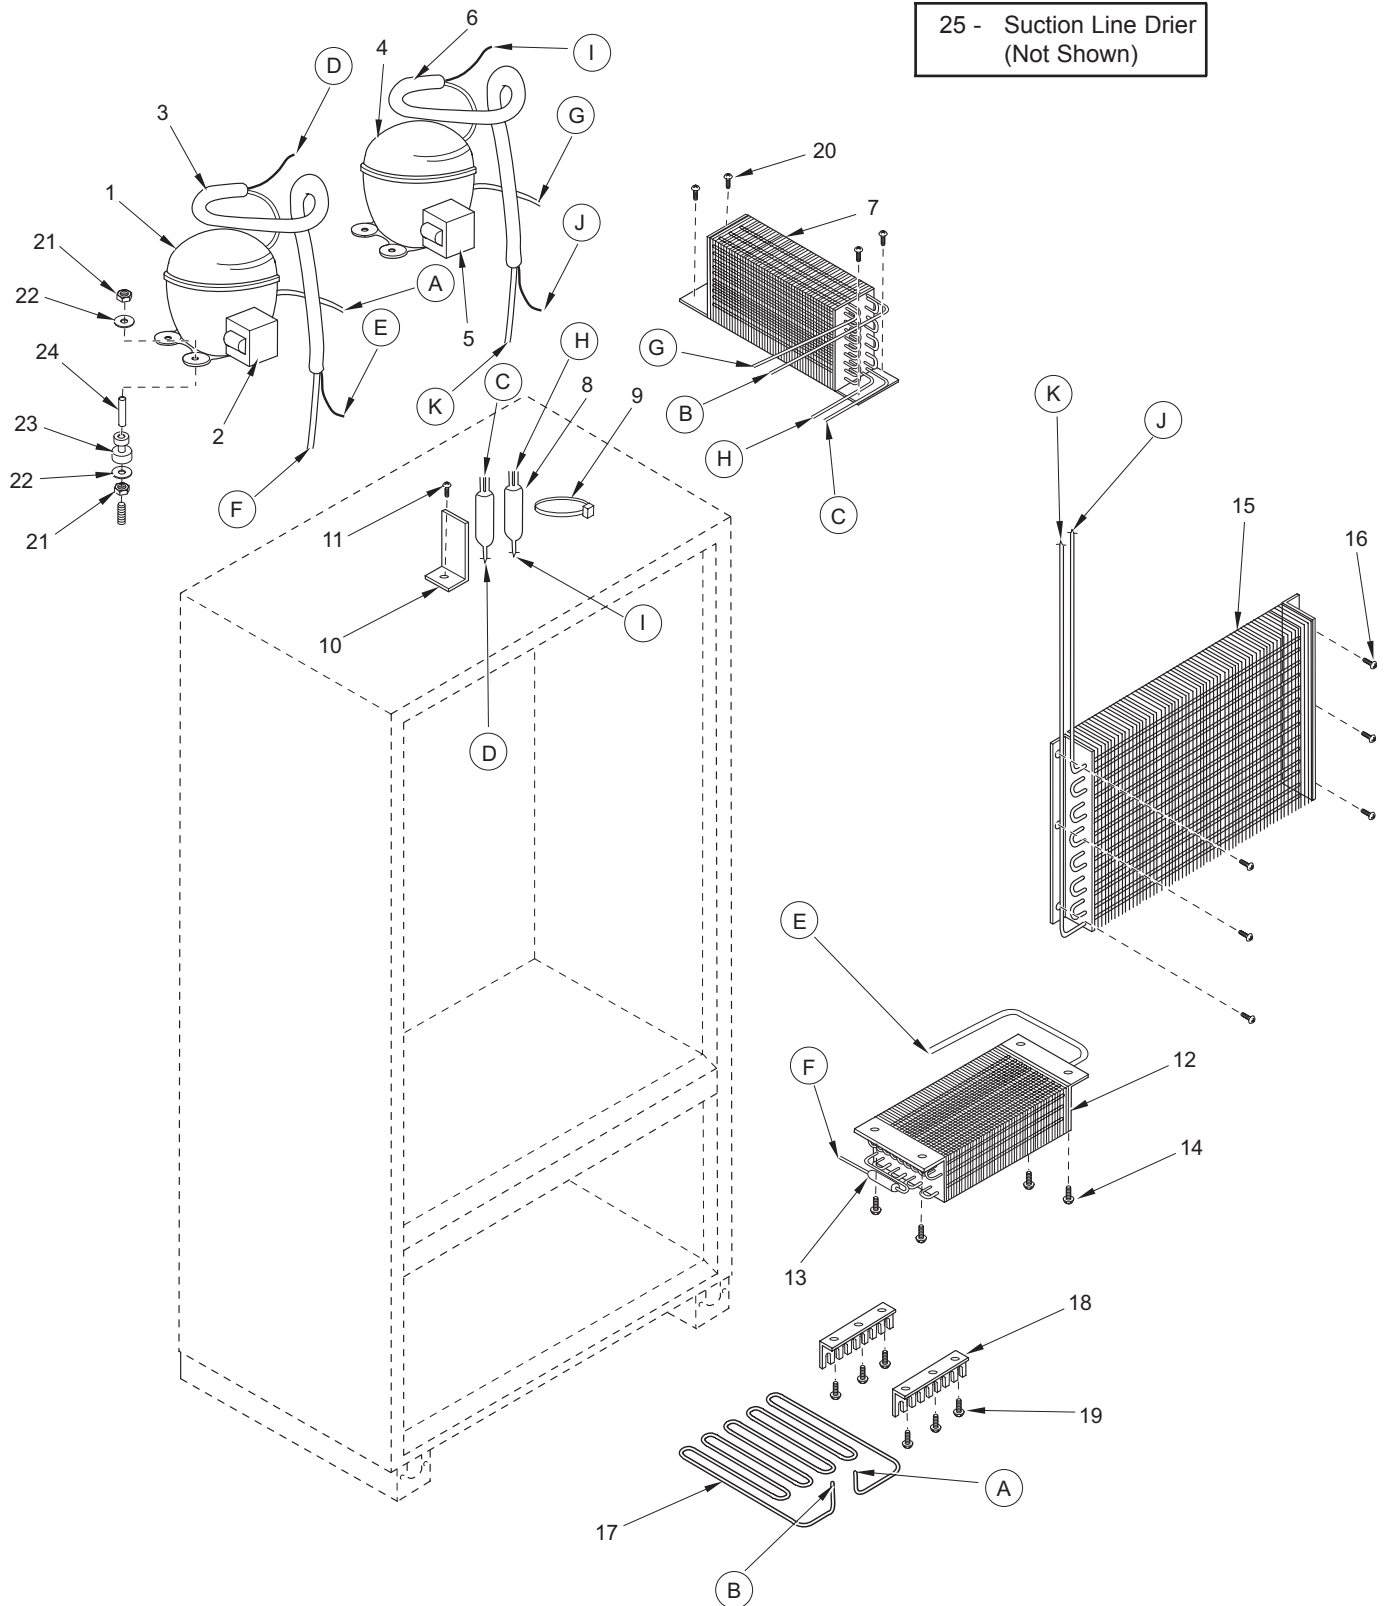

## 650G MECHANICAL VIEW

---

**650G SEALED SYSTEM PARTS LIST**

<u>Ref #</u>	<u>Part #</u>	<u>Description</u>
1	4202280	Compressor, (EMI60HER) (See SN Breaks)
2	3111460	Relay, (1351408 - for EMI60HER)
	3111470	Overload, (4TM757NFB - for EMI60HER)
3	4251270	Heat Exchanger, Freezer
4	4201880	Compressor, Refrig. (EMI30HER)
5	3111370	Relay, (1351400 - for EMI30HER)
	3111410	Overload, (4TM734LFB - for EMI30HER)
6	4251560	Heat Exchanger, Refrigerator
7	3120330	Condenser, Dual
8	3014230	Filter-Drier, High Side
9	6120170	Locking Cable Tie, Red, 11-1/2"
10	0168040	Drier Bracket
11	6201270	Screw, #8-18 x 5/8" PH PN SS-Gnd
12	3130580	Evaporator Coil, Fre
13	3011130	Freezer Accumulator
14	6200120	Screw, #10-12 x 1/2" Truss HD
15	3130630	Evaporator, Ref
16	6201270	Screw, #8-18 x 5/8" PH PN SS-Gnd
17	2600138	Drain Pan Heater Loop
18	3421410	Drain Pan Heater Loop Support
19	6200010	Screw, #10-12 x 3/4" Pan HD
20	6200010	Screw, #10-12 x 3/4" Pan HD
21	6150220	Nut, 5/16-18 Hex Zinc
22	6240050	Flat Washer, 5/16"
23	3150010	Rubber Grommet, Small, 5/8"
	3150170	Rubber Grommet, Large, 15/16"
24	6160030	Spacer, 5/16 x 7/16 x 5/8"
	6160070	Sleeve, 5/16 x 7/16 x 7/8"
25	3014100	Suction Line Drier (Service Only - Not Shown)

650G SEALED SYSTEM VIEW

25 - Suction Line Drier  
(Not Shown)