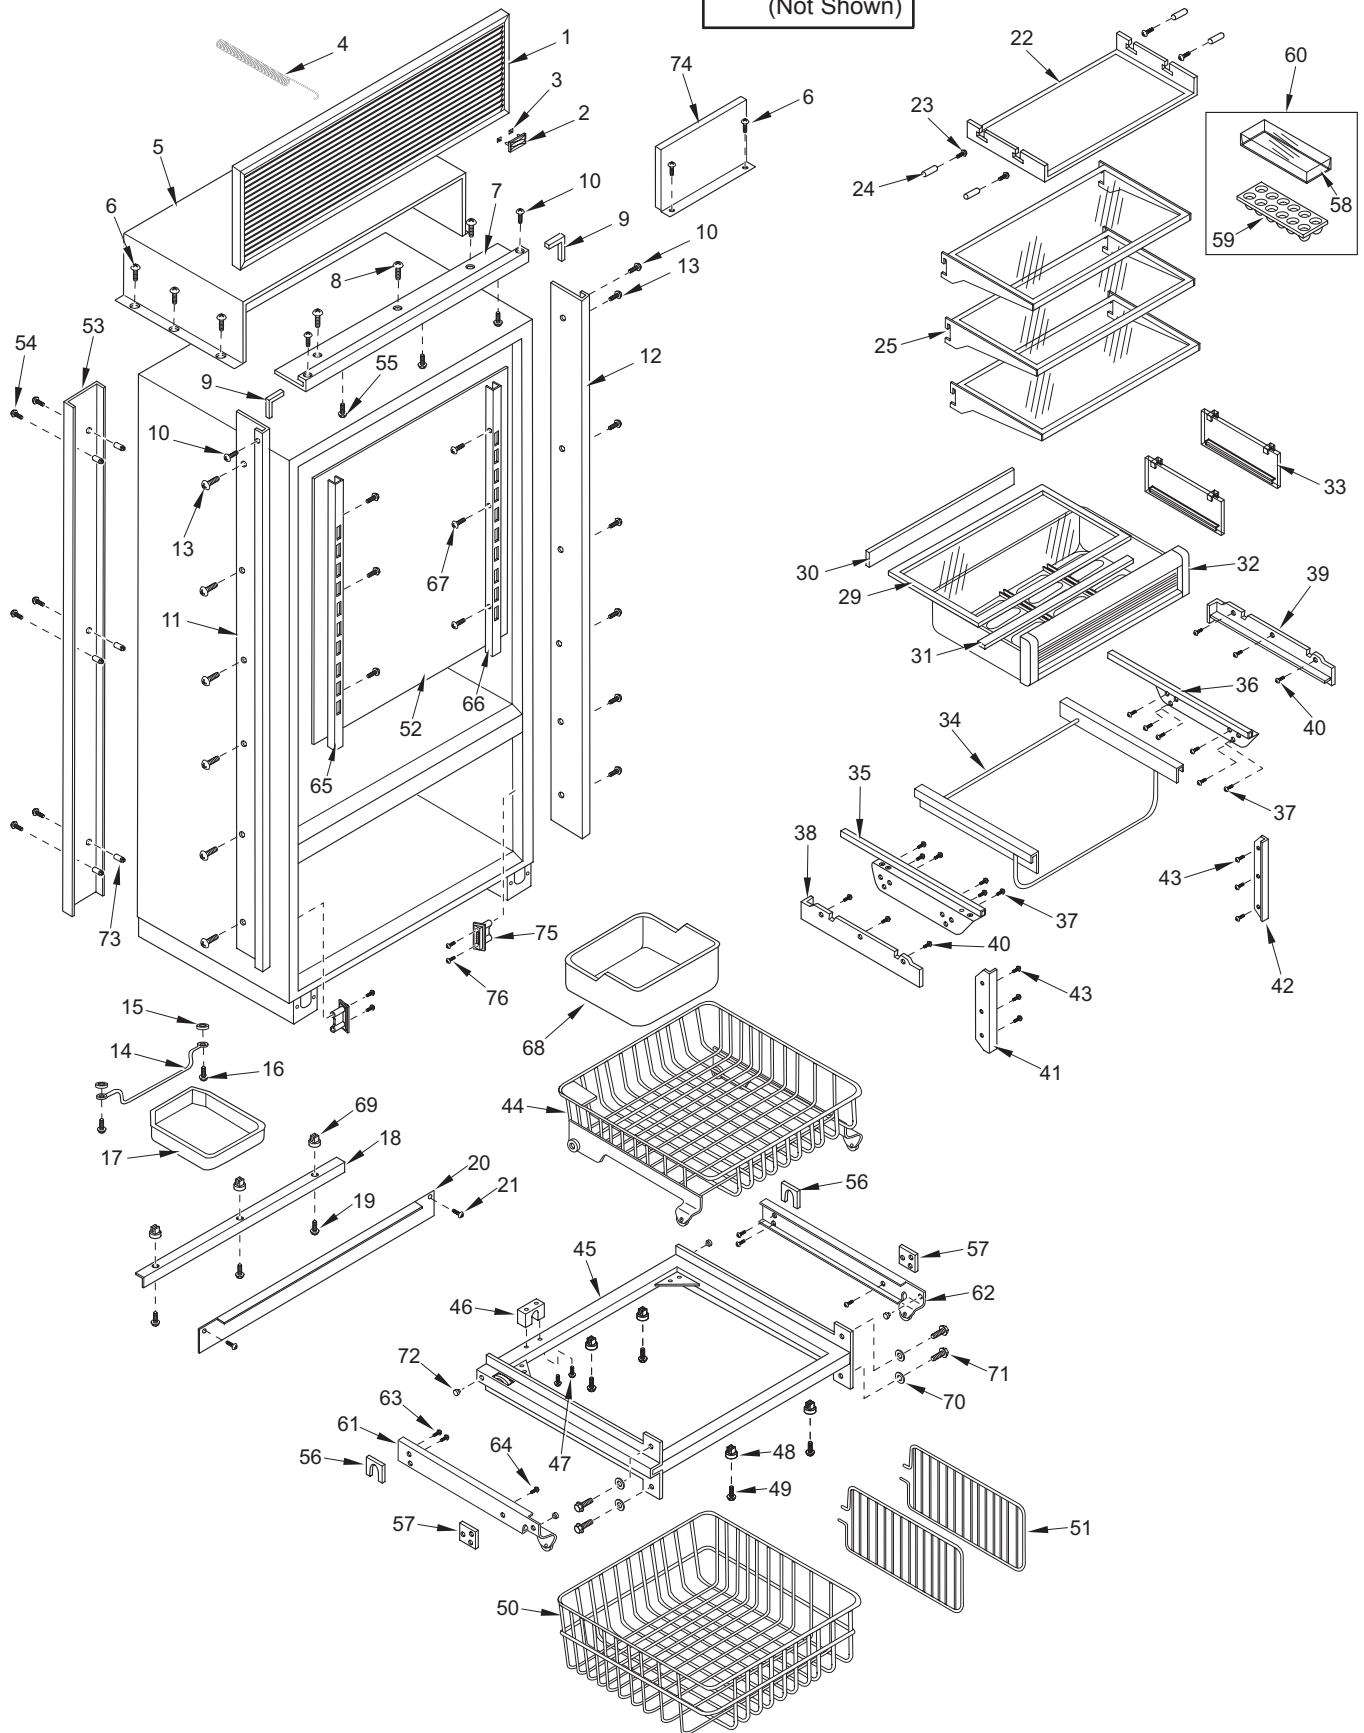

650G COSMETIC PARTS LIST

Ref #	Part #	Description	Ref #	Part #	Description
1	6LG3611	Louvered Grille Assy, 36" x 11"	38	3421711	Top Crspr Glass Support, Narrow-RH
	6PG3611	Panel Grille Assy, 36" x 11"		3421722	Top Crisper glass Support, Wide-LH
	6SG3611	SS Grille 36" x 11" (See SN Breaks)	39	3421712	Top Crisper Glass Support, Narrow-LH
	6SG3611/S	SS Grille,36X11-CLSC (See SN Breaks)		3421721	Top Crisper Glass Support, Wide-RH
2	3580230	Nameplate w/ Pegs	40	6201130	Screw, #8x 1/2" PH FL HD SS
3	6150140	Spring Grip Nut, 1/8"	41	3421741	Crisper Filler Strip, Narrow (if RH)
4	3450900	Spring, Grille		3421742	Crisper Filler Strip, Wide (if LH)
5	4280940	Unit Shroud Assembly	42	3421741	Crisper Filler Strip, Narrow (if LH)
6	6201270	Screw, #8-18 x 5/8" PH PN SS-Gnd		3421742	Crisper Filler Strip, Wide (if RH)
7	2234009	Frame, Main Top 36 - RH	43	6201270	Screw, #8-18 x 5/8" PH PN SS-Gnd
	2234010	Frame, Main Top 36 - LH	44	4181950	Upper Fre Basket Assy
8	6200010	Screw, #10-12 x 3/4" Pan HD	45	4181790	Drawer Slide Assy, Fre
9	2210701	Main Frame Angle	46	3420950	Upper Freezer Basket Restraint
10	6200070	Screw, #4-24 x 3/8" Flat HD	47	6200340	Screw, #6-20 x 1/2" Pan Head
11	2234013	Frame, Main Side Left - RH	48	6220110	Screw Grommet, 1/2" x 9/16"
	2234014	Frame, Main Side Left - LH	49	6200130	Screw, #8-18 x 3/4" Truss HD
12	2234011	Frame, Main Side Right - RH	50	3413690	Lower Freezer Basket
	2234012	Frame, Main Side Right - LH	51	3413700	Lower Fre Bskt Divider
13	6201550	Screw, #8-18 X 1/2 Low Profile	52	0201130	Refig Evap Cover
14	3420760	Drain Pan Holder	53	0169600	Back Duct
15	3420670	Screw Spacer	54	6201060	Screw, #8x1-1/4" PH FLAT TAP
16	6201060	Screw, #8x1-1/4" PH FLAT TAP	55	6201310	Screw, #8 x 1-3/4" Flat PH HD
17	0164940	Drain Pan	56	0232310	Drawer Slide Shim, Rear
18	0169590	Kickplate Support	57	0232300	Drawer Slide Shim, Front - .060"
19	6200010	Screw, #10-12 x 3/4" Pan HD		2121180	Shim, Freezer Drawer Front-.030"
20	0169520	Kickplate, Solid	58	3412280	Egg Tray Cover
	0167820	Kickplate, Stainless Steel	59	3412270	Egg Tray
21	6200050	Screw, #10-12 x 1/2" Pan HD	60	4131810	Egg Tray with Cover
22	4161870	Refrig. Light Diffuser Assembly	61	4181801	Cab Slide Assy, Fre; RT
23	6201330	Screw, #8-18 x 5/8" PH PN SS-Gnd	62	4181802	Cab Slide Assy, Fre; LT
24	3520420	Insert / Diffuser Stand-off	63	6110330	Screw, #10-32 x 1/4" Chrome Plate
25	3602330	Shelf, Glass Cantilever	64	6200590	Screw, #12 x 1" Type A Zinc Flat HD
26	NA		65	3601821	Refrig. shelf ladder, Right
27	NA		66	3601822	Refrig. shelf ladder, Left
28	NA		67	6200710	Screw, #8-18 x 3/8" Fillister HD
29	4151750	Crisper Glass Assembly (Incl. Seals)	68	3411340	Ice Bucket
30	3211760	Crisper Glass Seal, Rear	69	6220050	Screw Grommet, 1/2" x 5/8"
31	3211730	Crisper Glass Seal, Front	70	6240040	Flat Washer, 1/4"
32	4181440	High Humidity Drawer Assembly	71	6110450	Bolt, 1/4-20 x 1/2" Whiz Lock
33	3413100	Drawer Divider	72	3550300	Glide, Rear Drawer 1/2X1/4
34	3421770	Humidity Drawer Slide-Frame	73	6220430	Screw Grommet
35	4181412	Top Crisper Slide Assembly, Wide-LH	74	4280950	Compressor Shroud Assembly
	4181421	Top Crisper Slide Assembly, Narrow-RH	75	3421860	Grommet, Spprt Insul.
36	4181411	Top Crisper Slide Assembly, Wide-RH	76	6200010	Screw, #10-12 x 3/4" Pan HD
	4181422	Top Crisper Slide Assembly, Narrow-LH	77	4201320	Blocking Kit; 36" (Not Shown)
37	6201270	Screw, #8-18 x 5/8" PH PN SS-Gnd			

650G COSMETIC VIEW

77 - Blocking Kit
(Not Shown)